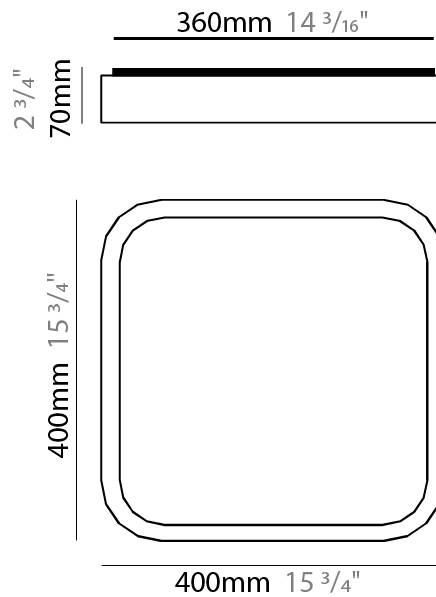

PROJECT _____
TYPE _____
SPECIFIER _____
QUANTITY _____
DATE _____

NATURE SURFACE

D112018-

base number _____ Color _____
Temperature _____

1. To build a product code in our configurator select the specify button on the base model # product page
2. To build a manual product code on this datasheet choose from the options listed below in blue font and add the suffix to the base model #

GENERAL

Series: Nature _____
Brand: Ole _____
Division: Design _____
Mounting Type: Surface _____
Mounting Location: Ceiling _____
Subcategory: Ambient _____

PHYSICAL

Shape: Square _____
Length (mm): 400 _____
Length (in): 15 3/4 _____
Width (mm): 400 _____
Width (in): 15 3/4 _____
Height (mm): 70 _____
Height (in): 2 3/4 _____
Light Distribution: Direct _____
Diffuser: PMMA - Opal _____
Fixture Finish: OAK _____
Fixture Material: Metal / Wood _____

ELECTRICAL

Lamp Type: LED _____
Input Wattage (W): 25 _____
Dimming: Non-Dimmable / 0-10V Dimming _____
Driver Included: Yes _____
Driver Location: Integrated _____
Driver Type: Constant Current - Universal _____
Driver Class: Class 2 _____
Input Voltage (V): 120 - 277 _____
Constant Current (MA): 700 _____

LED

Color Temperature (°K): 3000 / 4000 _____
Max. Delivered Lumen (lm): 1057 / 1106 _____
CRI: >80 CRI _____
Lamp Life (hrs): 50000 _____

OPTICAL

RATINGS AND CERTIFICATIONS

Certified By: Certified for North American Standards _____
IP rating: IP20 _____